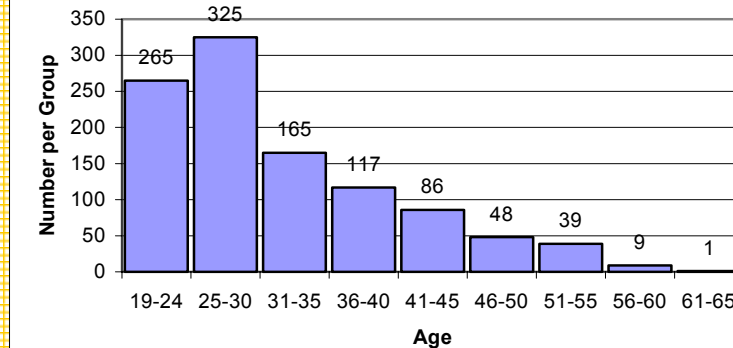

Total 1,055 (100%)

Education Program (Overall)	735	(69.66%)
Non-Education	320	(30.34%)

Total 1,055 (100%)

Enrolled Students by Program

Master of Business Administration	30	(2.8%)
M.Ed., Counseling	82	(7.8%)
M.Ed., Diagnostician	10	(0.9%)
M.Ed., General Education	25	(2.4%)
M.Ed., Reading Specialist	10	(0.9%)
M.Ed., School Administration	52	(4.9%)
M.Ed., School Supervision	6	(0.6%)
Bachelor of Arts, English	32	(3.0%)
Bachelor of Arts, History	31	(2.9%)
Bachelor of Arts, Inter. Studies	306	(29%)
Bachelor of Arts Psychology	34	(3.2%)
Bachelor of Arts, Social Science	20	(1.9%)
Bachelor of Arts, Spanish	19	(1.8%)
Bachelor of Business Administration	117	(11.1%)
Bachelor Science, Biology	5	(0.5%)
Bachelor of Science, Criminal Justice	51	(4.8%)
Bachelor of Science, Inter. Studies	22	(2.1%)
Bachelor of Science, Mathematics	28	(2.7%)
Non-Degree Graduate	71	(6.7%)
Non-Degree Profession Certification	24	(2.3%)
Non-Degree Teacher Certification	76	(7.2%)
Non-Degree Undergraduate	2	(0.2%)
Undecided	2	(0.2%)

Enrolled Students by Gender

Males	298	(28%)
Females	757	(72%)
Total	1,055	(100%)

Enrolled Students by Ethnicity

Hispanic	826	(78.3%)
White	167	(15.8%)
Asian	0	(0.0%)
Black	10	(0.9%)
American Indian	1	(0.09%)
Foreign Student	4	(0.4%)
No Data	47	(4.5%)
Total	1,055	(100%)

Age of Students: Fall 2004

Students by County / Country of Origin: Total 954

(County)		(Country)	
Bexar	8	Nueces	1
Brazos	1	Pecos	1
Brewster	4	Real	14
Dallas	1	Travis	1
Dimmit	48	Uvalde	185
Edwards	3	Val Verde	247
Frio	11	Webb	1
Kerr	2	Zavala	57
Kinney	10		
Mason	1	(Country)	
Maverick	431	Jamaica	1
Medina	23	Mexico	4

Total Faculty & Staff

*As of 11/10/04 - Only Full Time Employees

Total Faculty	29*
Total Staff	42*

Totals 71

Faculty by Rank & Department

Education

Professor Barbara Tyler (Chair)
Professor Bob Pannell
Professor William Tindol
Professor Timothy Wilson
Professor James Wood
Associate Professor Todd Russell
Associate Professor Mike Cass
Assistant Professor Miriam Muñiz
Assistant Professor Fernando Quiz
Assistant Professor Monica Gutierrez
Assistant Professor Shirley Watts
Assistant Professor Margarito Garcia

Liberal Arts

Professor Robert C. Overfelt (Chair)
Professor Frank W. Abbott (Dean)
Professor Gregory B. Stone
Associate Professor Ferris Byxbe
Associate Professor Francine Richter
Associate Professor Jorge Hernández
Assistant Professor Wesley Wynne
Assistant Professor Sarah Moreman
Assistant Professor Don Walden
Assistant Professor Patricia Nicosia
Assistant Professor Daniel Foley

Business

Associate Professor Terry Carson (Chair)
Professor Hoi-Tay Wong
Professor Randall Stitts
Associate Professor Roman Sliwa
Assistant Professor Efrain Adames

Nursing

Associate Professor Roxanne Bell (Director)

Faculty by Ethnicity & Gender

Ethnicity	Male	Female	Total	Percent
White	16	6	22	75.86%
Hispanic	4	2	6	20.69%
Asian	1		1	3.45%
Totals	21	8	29	100%
Males	72.41%	Females	27.59%	100%