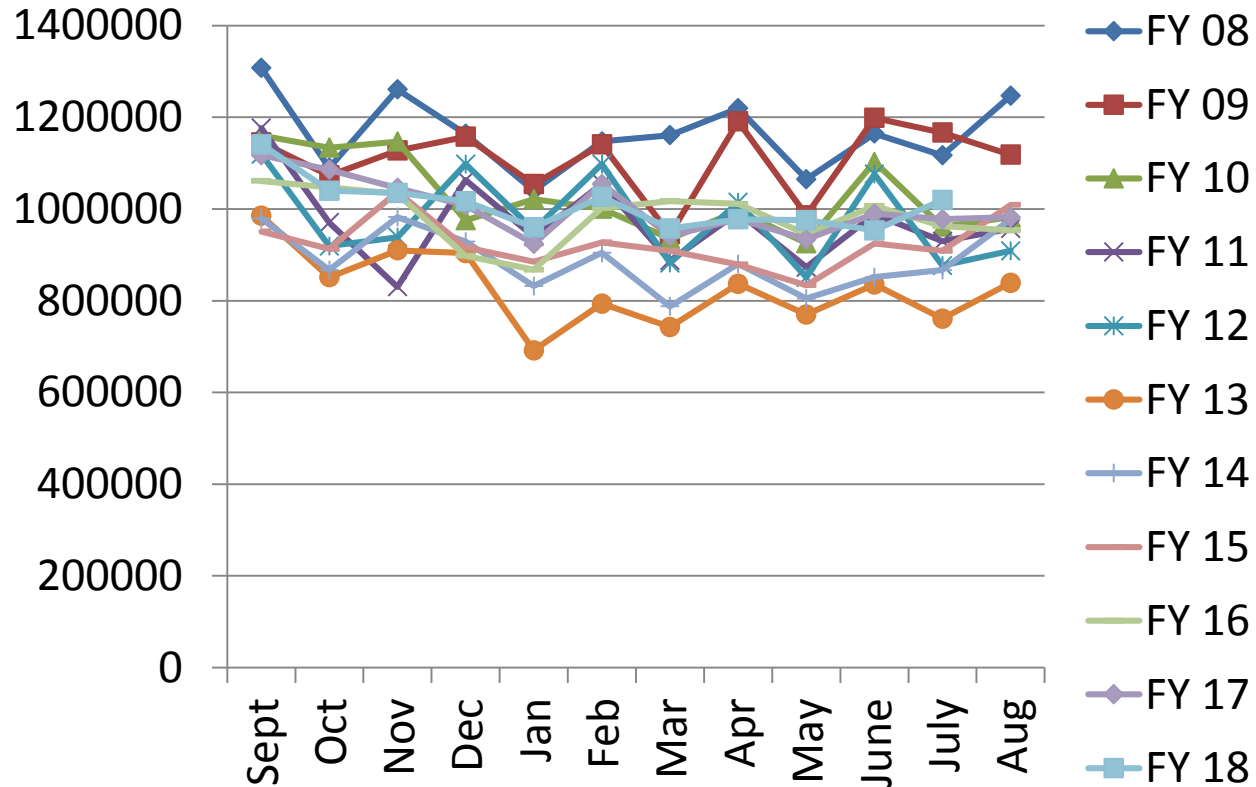

Sul Ross State University Electric Consumption by unit (KwH)

Based on 1st of the month billing cycle

Last update: August 23, 2018

Bill due date: 25th