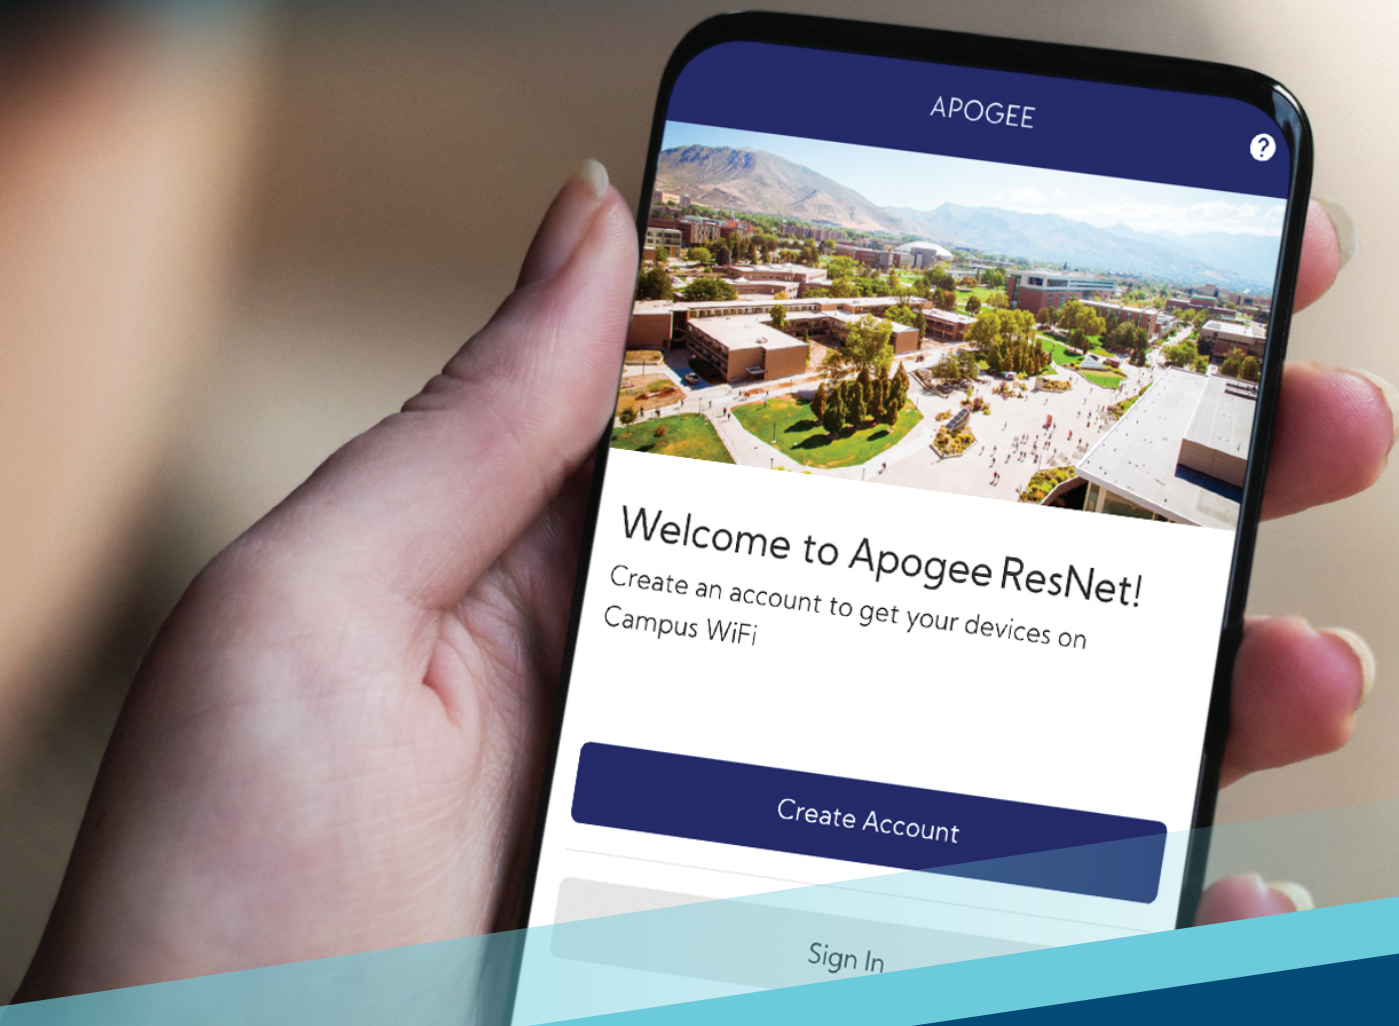

Wi-Fi

Mobile: Scan QR Code to download the app and register.

PC and Mac: Connect to "MyResNet Start Here" from your available wireless networks. Open a browser.

Open the camera app on your phone and focus your camera on this QR code.